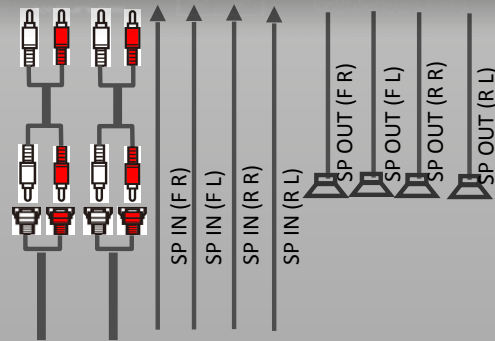

# PWD-X5

4.1 Channel DSP Powered Subwoofer

Allows sound tuning via PC

Allows BT audio streaming as additional source

Connect an OEM head unit via speaker level input or an AFT head unit via RCA inputs

## Key Features

- Easy sound upgrade for any vehicle
- All-in-one compact sound solution
- 4.1-channel (50W x 4 + 240W)
- 4-channel RCA + speaker level inputs
- 10-band Graphics EQ
- 4-channel digital time correction
- Bluetooth Audio Streaming
- Wired remote control with display
- Smartphone App
- PC Tuning Software
- 18 PreSets